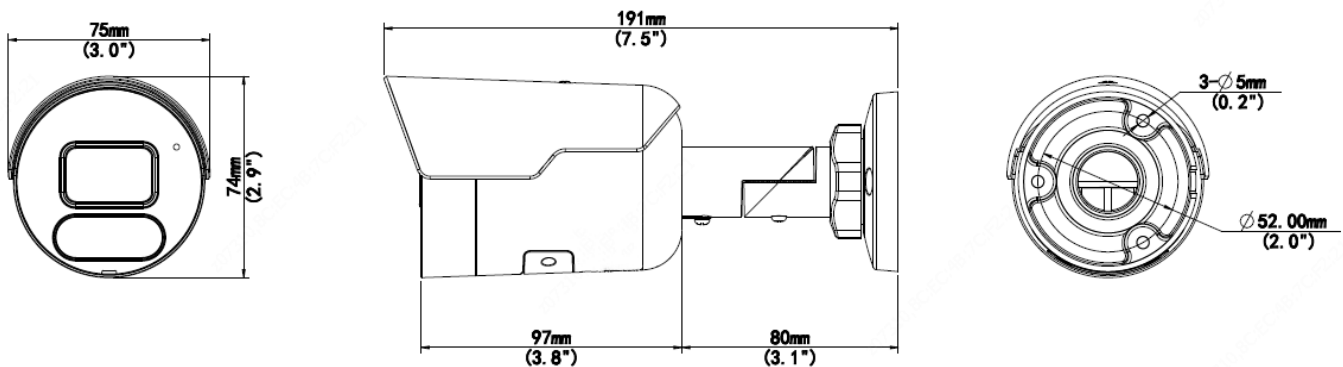

Environment	CE-RoHS (2011/65/EU;(EU)2015/863); WEEE (2012/19/EU); Reach (Regulation (EC) No 1907/2006)
Protection	IP67 (IEC 60529:1989+AMD1:1999+AMD2:2013)
General	
Power	DC 12V±25%, PoE (IEEE 802.3af)
	Power consumption: Max 8.0W
Power Interface	∅ 5.5mm coaxial power plug
Dimensions (L × W × H)	191× 75 × 74mm (7.5" × 3.0" × 2.9")
Weight	0.41kg (0.90lb)
Material	Metal
Working Environment	-30°C ~ 60°C (-22°F ~ 140°F), Humidity: ≤95% RH (non-condensing)
Storage Environment	-30°C ~ 60°C (-22°F ~ 140°F), Humidity: ≤95% RH (non-condensing)
Surge Protection	4KV
Reset Button	Support

Dimensions

Accessories

Zhejiang Uniview Technologies Co., Ltd.

Building No.10, Wanlun Science Park, Jiangling Road 88, Binjiang District, Hangzhou, Zhejiang, China (310051)

Email: overseasbusiness@uniview.com; globalsupport@uniview.com

<http://www.uniview.com>

©2021-2022 Zhejiang Uniview Technologies Co., Ltd. All rights reserved.

*Product specifications and availability are subject to change without notice.